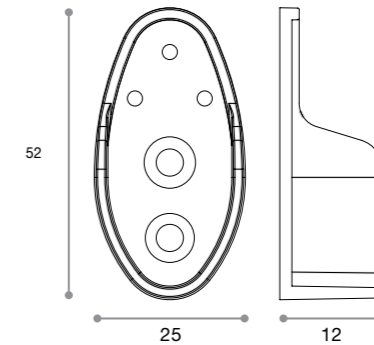

**/ INTERNA**

SYSTEM FOR FURNITURE

SYSTEM INTERNA

HANDLE 587

HANDLE 587

/ INTERNA

1 / ABOVE ASSEMBLY  
顶装方案

VISIBLE ASSEMBLY  
吊顶安装

GHOST ASSEMBLY  
隐形安装

The support for top assembly is dedicated to those who want to create elegant and refined wardrobes and walk-in closets. It can be fixed to the shelf in two ways: by inserting the screws from the top (thus leaving the head visible) or gripping the shelf from below. The closing cap allows to keep the tube in position and to hide the fixing system. The tube is supplied in any customized size or in bars (complete with transparent PVC anti-slip insert).

2 / SIDE ASSEMBLY  
侧装方案

The support for the lateral assembly of the tube is available in the version with and without pins. The PVC cap hides the fixing system and performs the important function of anchoring the tube. The tube is supplied in any customized size or in bars (complete with transparent PVC anti-slip insert).