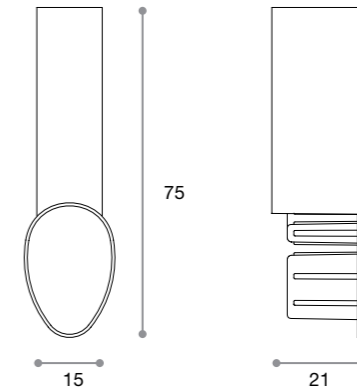

**/ INTERNA**

SYSTEM FOR FURNITURE

SYSTEM INTERNA

HANDLE 587

HANDLE 587

/ INTERNA

1 / ABOVE ASSEMBLY  
顶装方案

VISIBLE ASSEMBLY  
吊顶安装

GHOST ASSEMBLY  
隐形安装

The support for top assembly is dedicated to those who want to create elegant and refined wardrobes and walk-in closets. It can be fixed to the shelf in two ways: by inserting the screws from the top (thus leaving the head visible) or gripping the shelf from below. The closing cap allows to keep the tube in position and to hide the fixing system. The tube is supplied in any customized size or in bars (complete with transparent PVC anti-slip insert).

2 / SIDE ASSEMBLY  
侧装方案

The support for the lateral assembly of the tube is available in the version with and without pins. The PVC cap hides the fixing system and performs the important function of anchoring the tube. The tube is supplied in any customized size or in bars (complete with transparent PVC anti-slip insert).

## 衣杆减持净尺寸

意式木层板衣杆座 (隐装)

层板宽度 L-22 mm

意式木层板衣杆座 (吊装)

层板宽度 L-6 mm

意式侧装衣杆座

层板宽度 L-4 mm