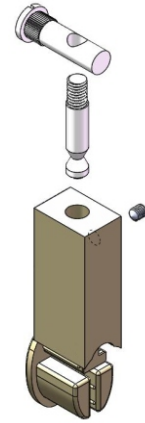

意式木层板衣杆座
隐装开孔图

意式木层板衣杆座
吊装开孔图