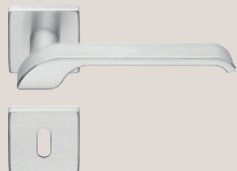

470 RB 088
Maniglia con rosetta
art.088 / Door
handle on rose
art.088