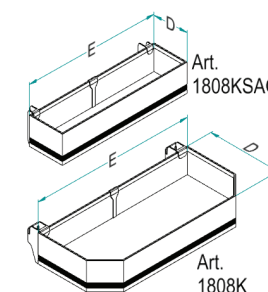

Finitura - Finishing -

Cod.	Caratteristiche	Features
AR	Cesto e struttura "Ardesia", Fondo "Ardesia" (RAL7043)	"Slate" basket and structure, "Slate" Bottom
CH	Cesto e struttura "Champagne", Fondo "Champagne"	"Champagne" structure and basket, "Champagne" Bottom
N	Cesto e struttura "Nero", Fondo "Ardesia" (RAL7043)	"Black" structure and basket, "Slate" Bottom