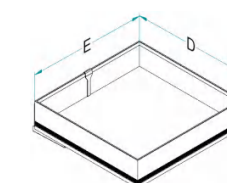

Art. 1860K

Dim. Cesto Basket Size -

Cod.	D x E [mm]
40	370 x 287
45	370 x 337
50	370 x 387
60	370 x 487