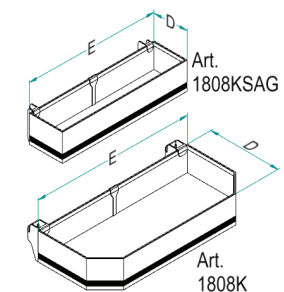

Dim. Cesti Baskets Size -

Cod.	D x E [mm]
45SAG	335 x 140
45	360 x 225
50SAG	385 x 140
50	410 x 225
60SAG	485 x 140
60	510 x 225

La finitura Ardesia è considerata di serie / Slate finishing as standard
Le finiture Champagne, Nero e Bianco vengono prodotte a richiesta / Champagne, Black and White finishes are produced on demand
Soft-Close di serie / Soft-Close as standard
Trattamento antiscivolo a richiesta / Antislip treatment on demand
Altezza: Utile interno 80 mm / Inside height 80 mm