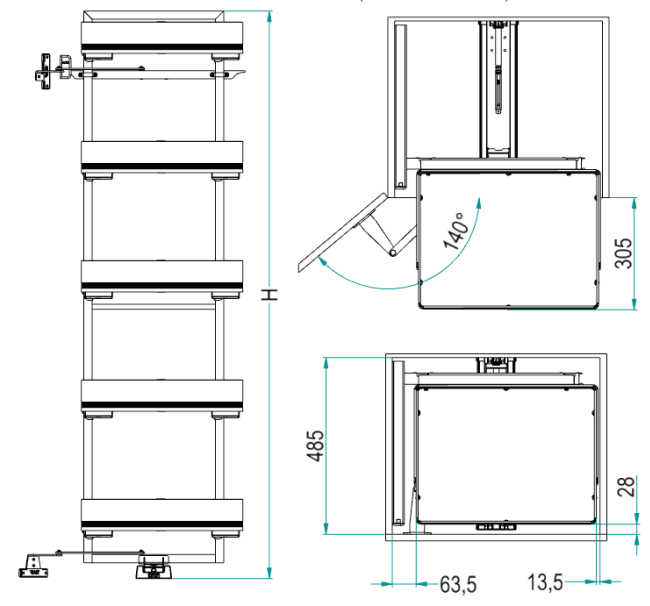

## 860X A K (AS) / 45 AR

**Optional -**  
AS - Anti-scivolo  
Anti-slip

**Cesti / Basket -**  
K - Ikona baskets  
(Balcone / Rim Aluminium AISI6061)

**Altezza / Height -**

Code	H [mm]	n° Basket
A	1800	5

Cod. -	Misura Anta / Door Size [cm]
	30
	40
	45
	50
	60